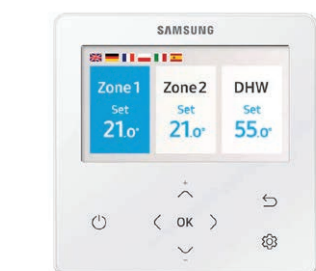

Eco-friendlier heating meaning lower ozone impact

Eco-friendly Refrigerant R32

The R32 refrigerant has an Ozone Depletion Potential (ODP) of zero and a lower Global Warming Potential (GWP) than conventional refrigerants. This means the amount of refrigerant needed is reduced and CO2 emissions are lower.