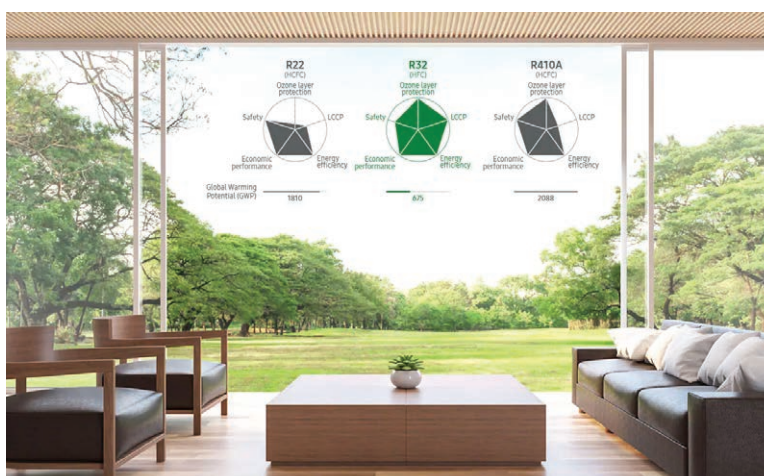

Eco-friendlier heating meaning lower ozone impact

Eco-friendly Refrigerant R32

The R32 refrigerant has an Ozone Depletion Potential (ODP) of zero and a lower Global Warming Potential (GWP) than conventional refrigerants. This means the amount of refrigerant needed is reduced and CO2 emissions are lower.